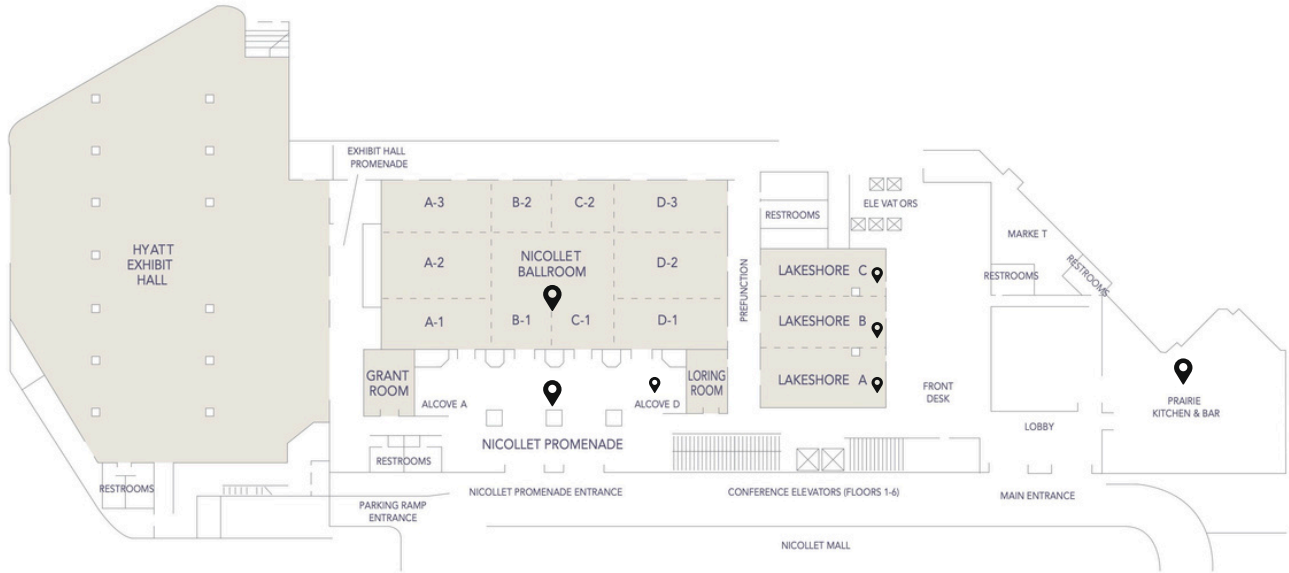

MAIN LEVEL

Lakeshore A
Lakeshore B
Lakeshore C

Nicollet Ballroom
Nicollet Promenade
Nicollet Registration
Prairie Kitchen & Bar

SECOND LEVEL

Greenway A
Greenway B
Greenway C
Greenway D
Greenway E
Greenway F
Greenway G
Greenway H
Greenway I
Greenway J

Hennepin (Sensory Safe Space)
Hiawatha (Lactation Room)
Mirage
Minnehaha
Northstar Ballroom
Regency
Skyway AB
St. Croix

FOURTH LEVEL

Executive Boardroom

MAIN LEVEL

SECOND LEVEL

FOURTH LEVEL