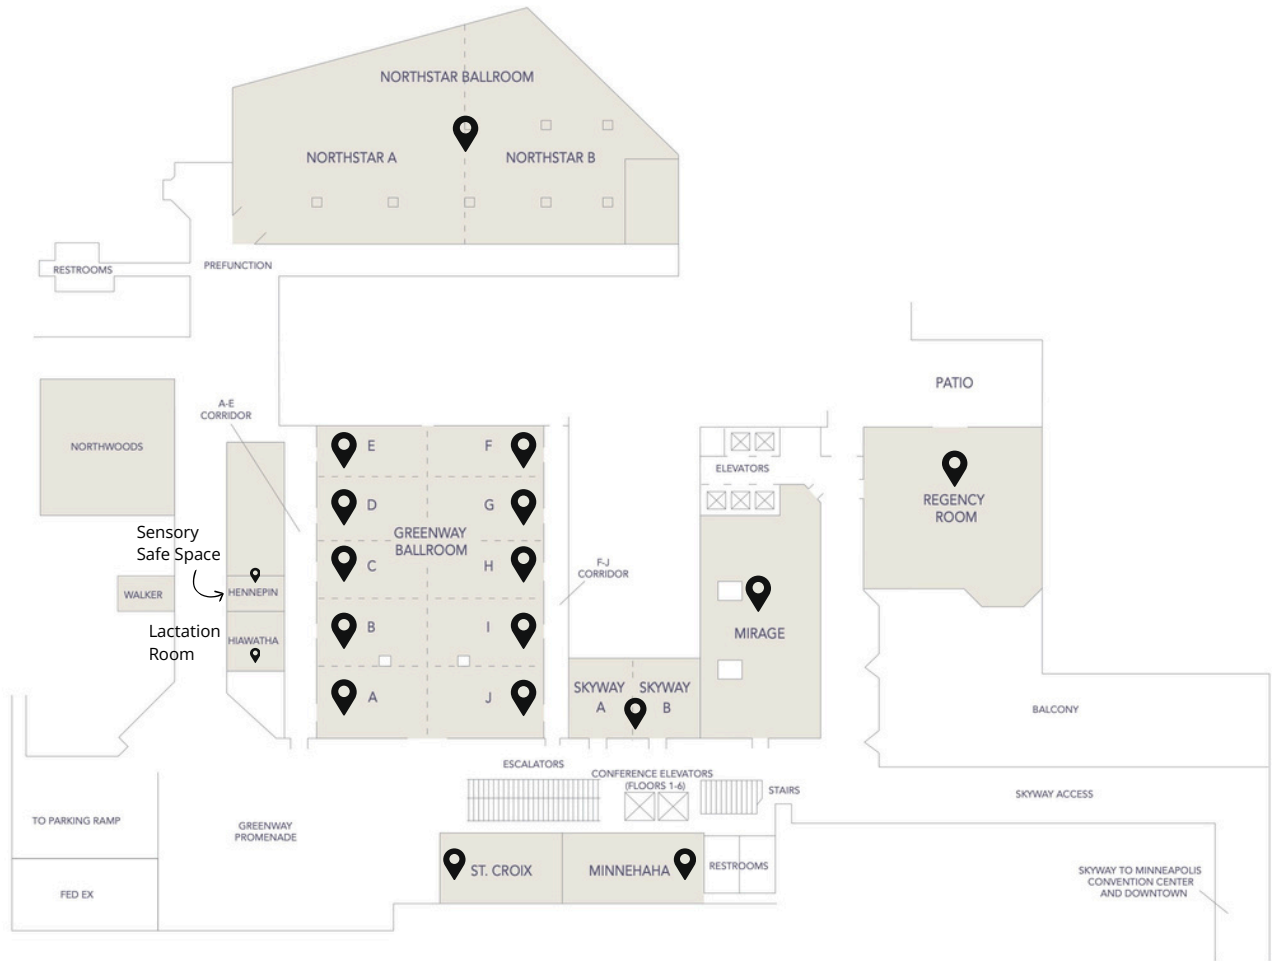

MAIN LEVEL

Lakeshore A
Lakeshore B
Lakeshore C

Nicollet Ballroom
Nicollet Promenade
Nicollet Registration
Prairie Kitchen & Bar

SECOND LEVEL

Greenway A
Greenway B
Greenway C
Greenway D
Greenway E
Greenway F
Greenway G
Greenway H
Greenway I
Greenway J

Hennepin (Sensory Safe Space)
Hiawatha (Lactation Room)
Mirage
Minnehaha
Northstar Ballroom
Regency
Skyway AB
St. Croix

FOURTH LEVEL

Executive Boardroom

MAIN LEVEL

SECOND LEVEL

FOURTH LEVEL